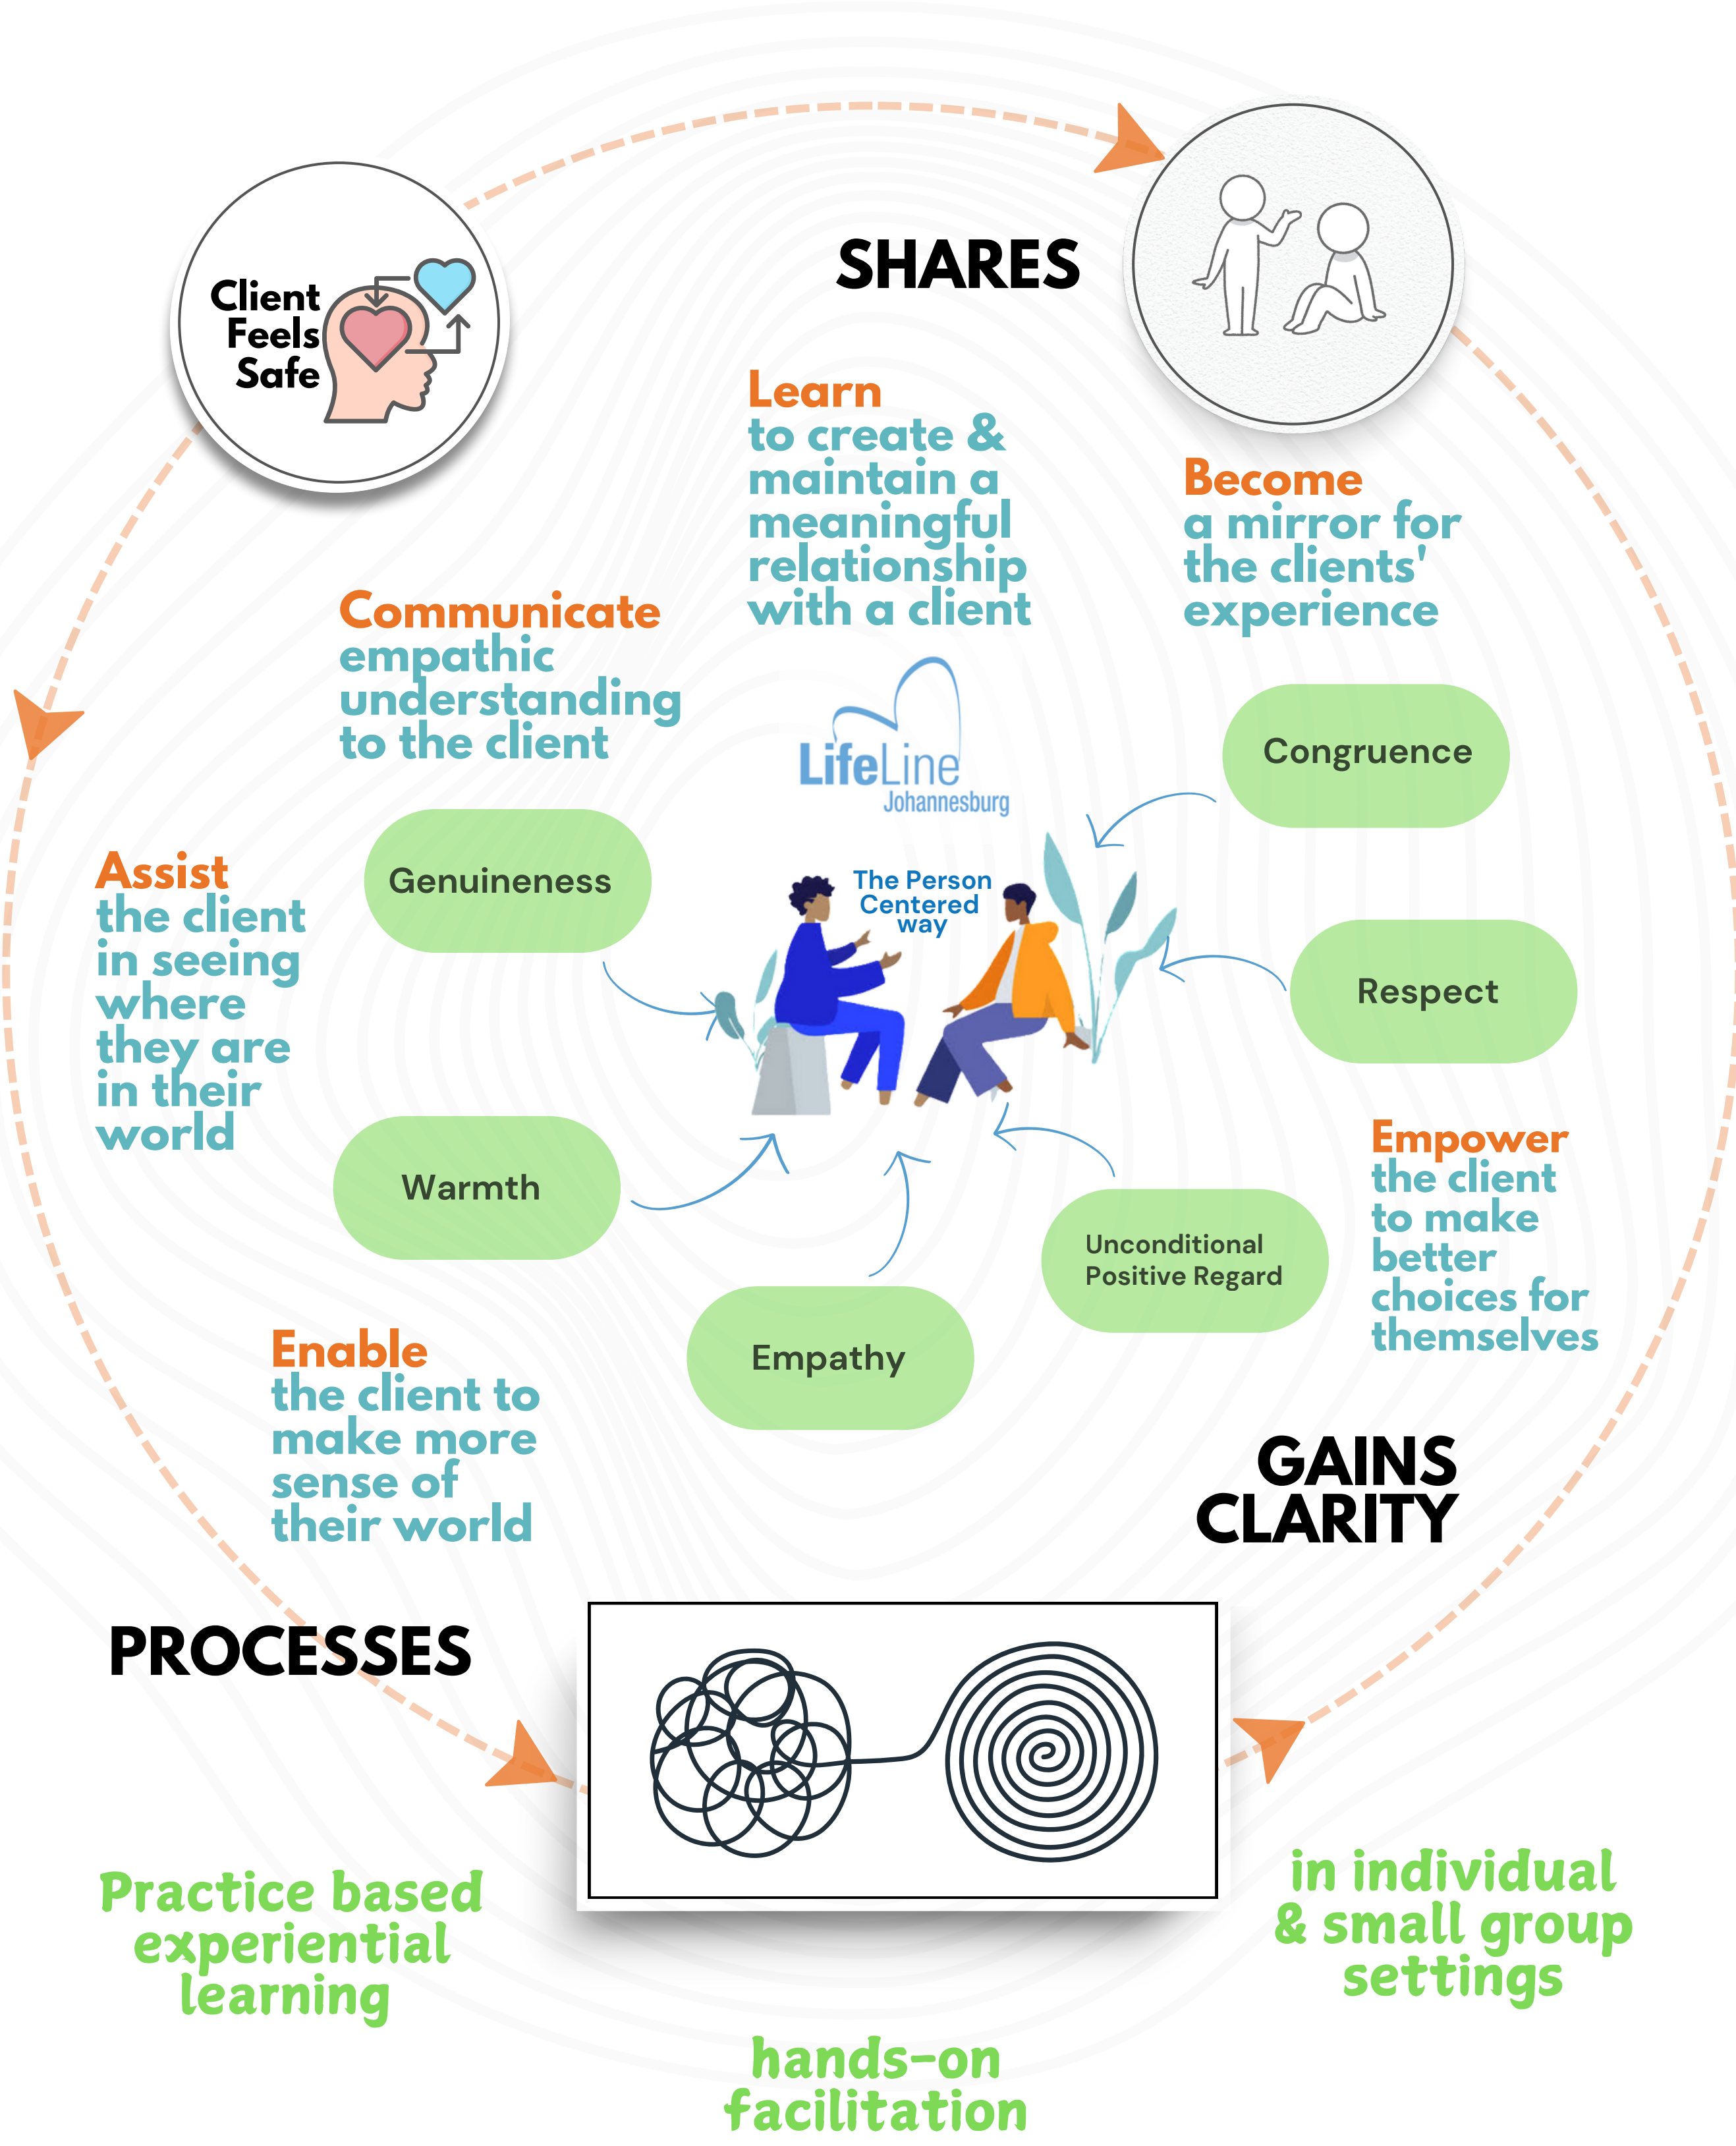

42hr

200 | FOUNDATION IN COUNSELLING

Learn the building blocks of the Person Centered Approach

Duration: 10 sessions, 3.5per session + 7h of Extra Activities

Build the basics
of a career in the
helping profession